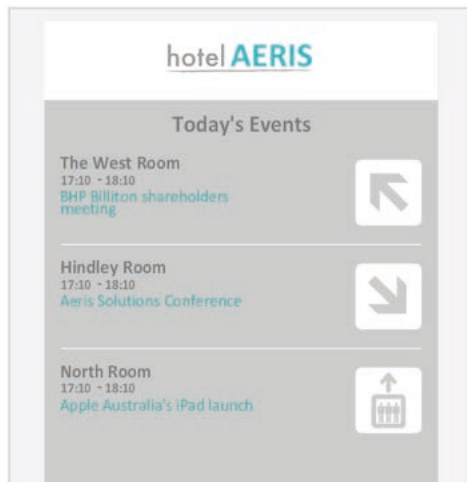

Browser Based Software

Browser based allows staff to update the directory boards from any computer on the venues network.

Shows A Variety Of Information

Room Names, Company Names, Company logos, Directional arrows, Floor Levels, Customised directions such as “take lift to level six” Meeting Times can all be shown on the screens to offer comprehensive information to your clients.

Show Promotional Content

Concierge allows you to run a variety of content on the screens when they are not being used for directional signage. Promote weekend packages, bars, restaurants, local stores, day spas and much more using Concierge digital directory boards. You can even put your own customised QR codes on the screens to allow people to take away some valuable information such as contact details for sales staff or a special weekend package deal.

WINDOWS

TM

Aeris Solutions

Your Partner in Digital Signage

Concierge

by Aeris Solutions

Guide Clients Using Arrows And Icons

Its one thing to tell people to go to the Grand Ballroom, but chances are they won't know where that is. Concierge allows you to program screens to show: arrows, lifts, escalators and other icons so that delegates and visitors know where they have to go.

Sample Room Screen
(Fully Customisable)

Sample Foyer Screen
(Fully Customisable)

iOS Compatible

For added convenience, if you have an iOS device connected to the hotel network you can change content on the digital signage screens right from your device.