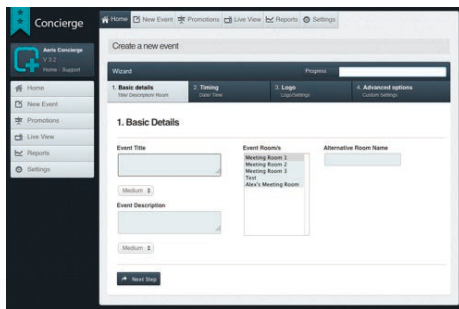

iOS Compatible

For added convenience, if you have an iOS device connected to the hotel network you can change content on the digital signage screens right from your device.

Simple to use
interface

Choose Your Support Package

We don't simply sell software, we make sure we back up every solution we sell. A variety of support packages, from Pay As You Go, all the way through to The premium "Gold" package are available for your peace of mind.